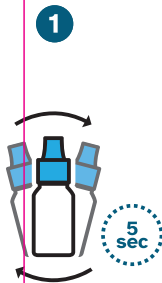

4

5

6

sera

aqua.test

CHLORINE TEST

Chlor sicher nachweisen
Monitoring chlorine reliably
Déterminer le chlore en toute sécurité
Chloor veilig detecteren
Rilevare con sicurezza la presenza di cloro

Cl

precise

for
45 x

how to

310906-00